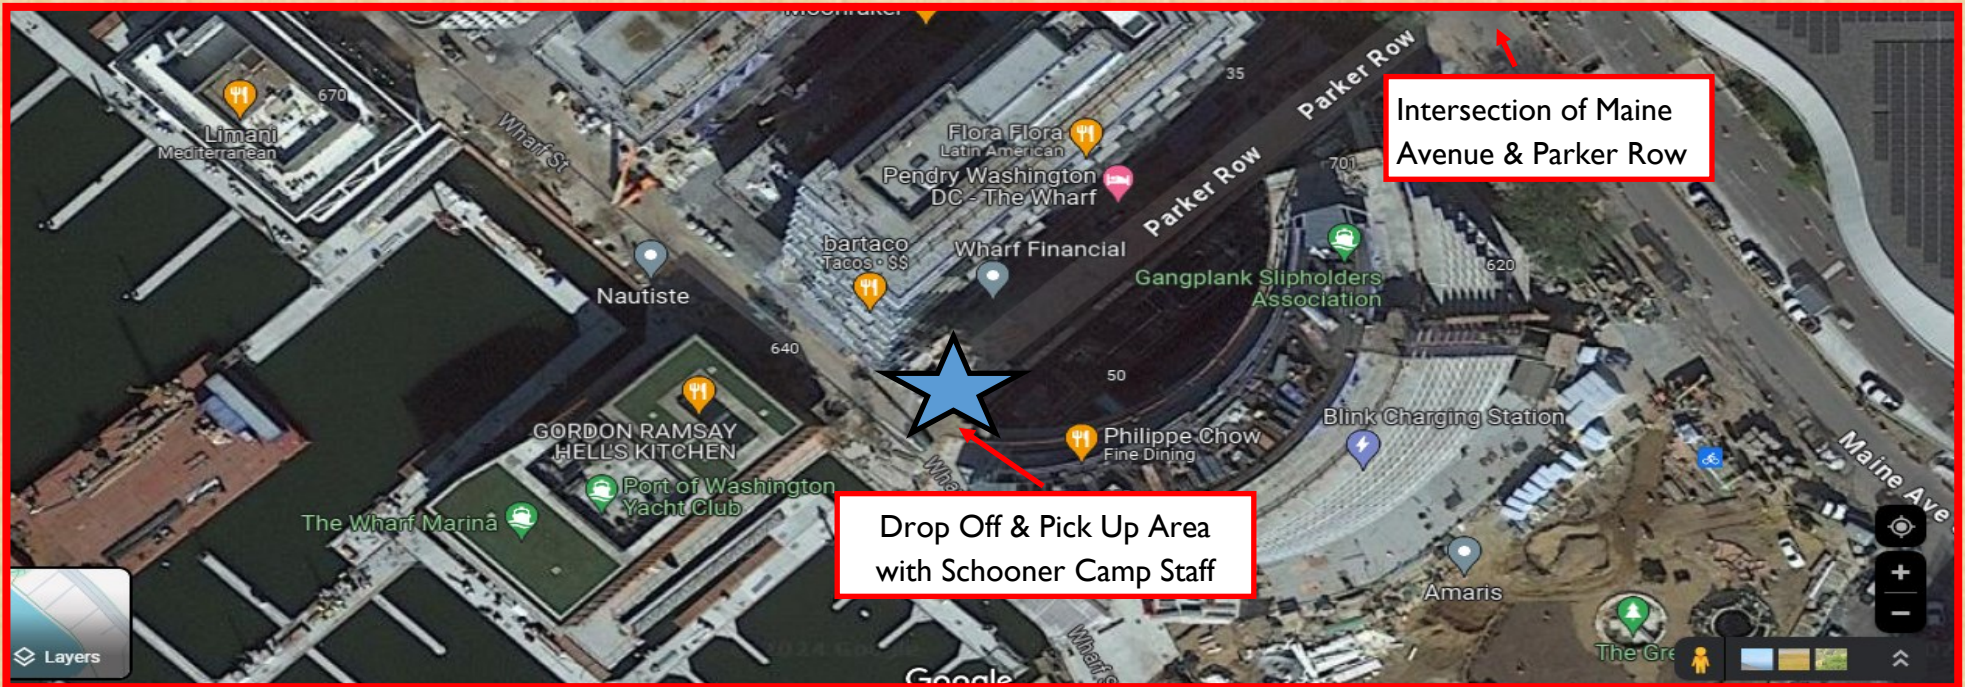

## Schooner Camp—Location Map

650 Wharf Street SW, Washington, DC 20024

[Please click here](#) for a Google Map Link.

Drop Off/Pick Up is in front of The Wharf Security Building accessible via Parker Row from Maine Avenue SW. (Building also houses Gordon Ramsay's "Hells Kitchen" Restaurant.)

650 Wharf Street SW, Washington DC 20024  
Building Exterior & Driveway

The Wharf Security Office  
& Dock Entrance to American Spirit